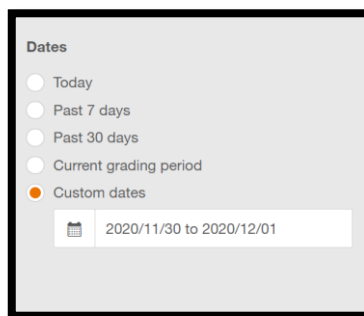

Note: Using "PAST" will not include today's minutes.