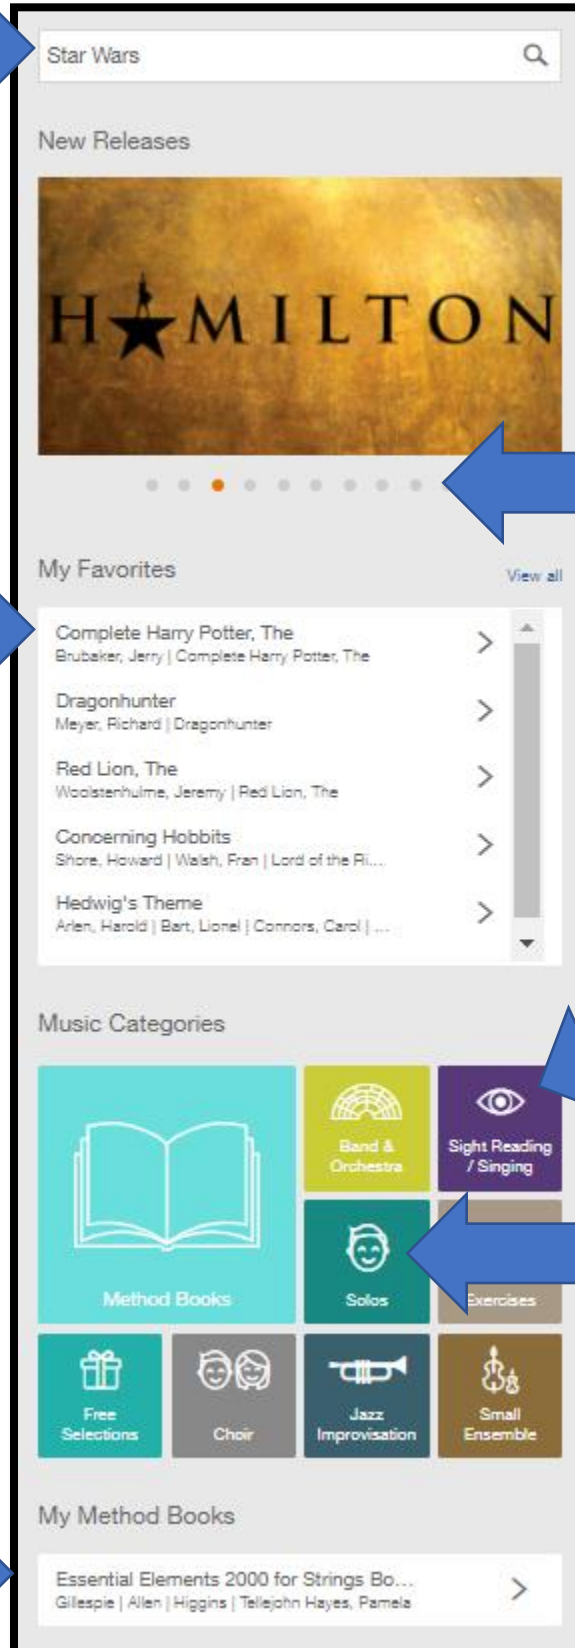

SmartMusic

<https://home.smartmusic.com/>

BE SURE TO USE THE https://

Your username and password are your school email- lunch#@festu.org

Use this field to **Search** for your favorite music.

This is the **right menu bar** in SmartMusic.

Check out all of the **New Releases** by scrolling through using the orange dot and then click on the picture to open.

Use the ❤️ beside a title to save your favorite pieces here.

Use the purple 👁️ to practice **Sight Reading** for auditions.