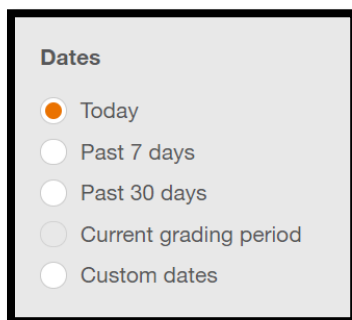

Note: Using "PAST" will not include today's minutes.